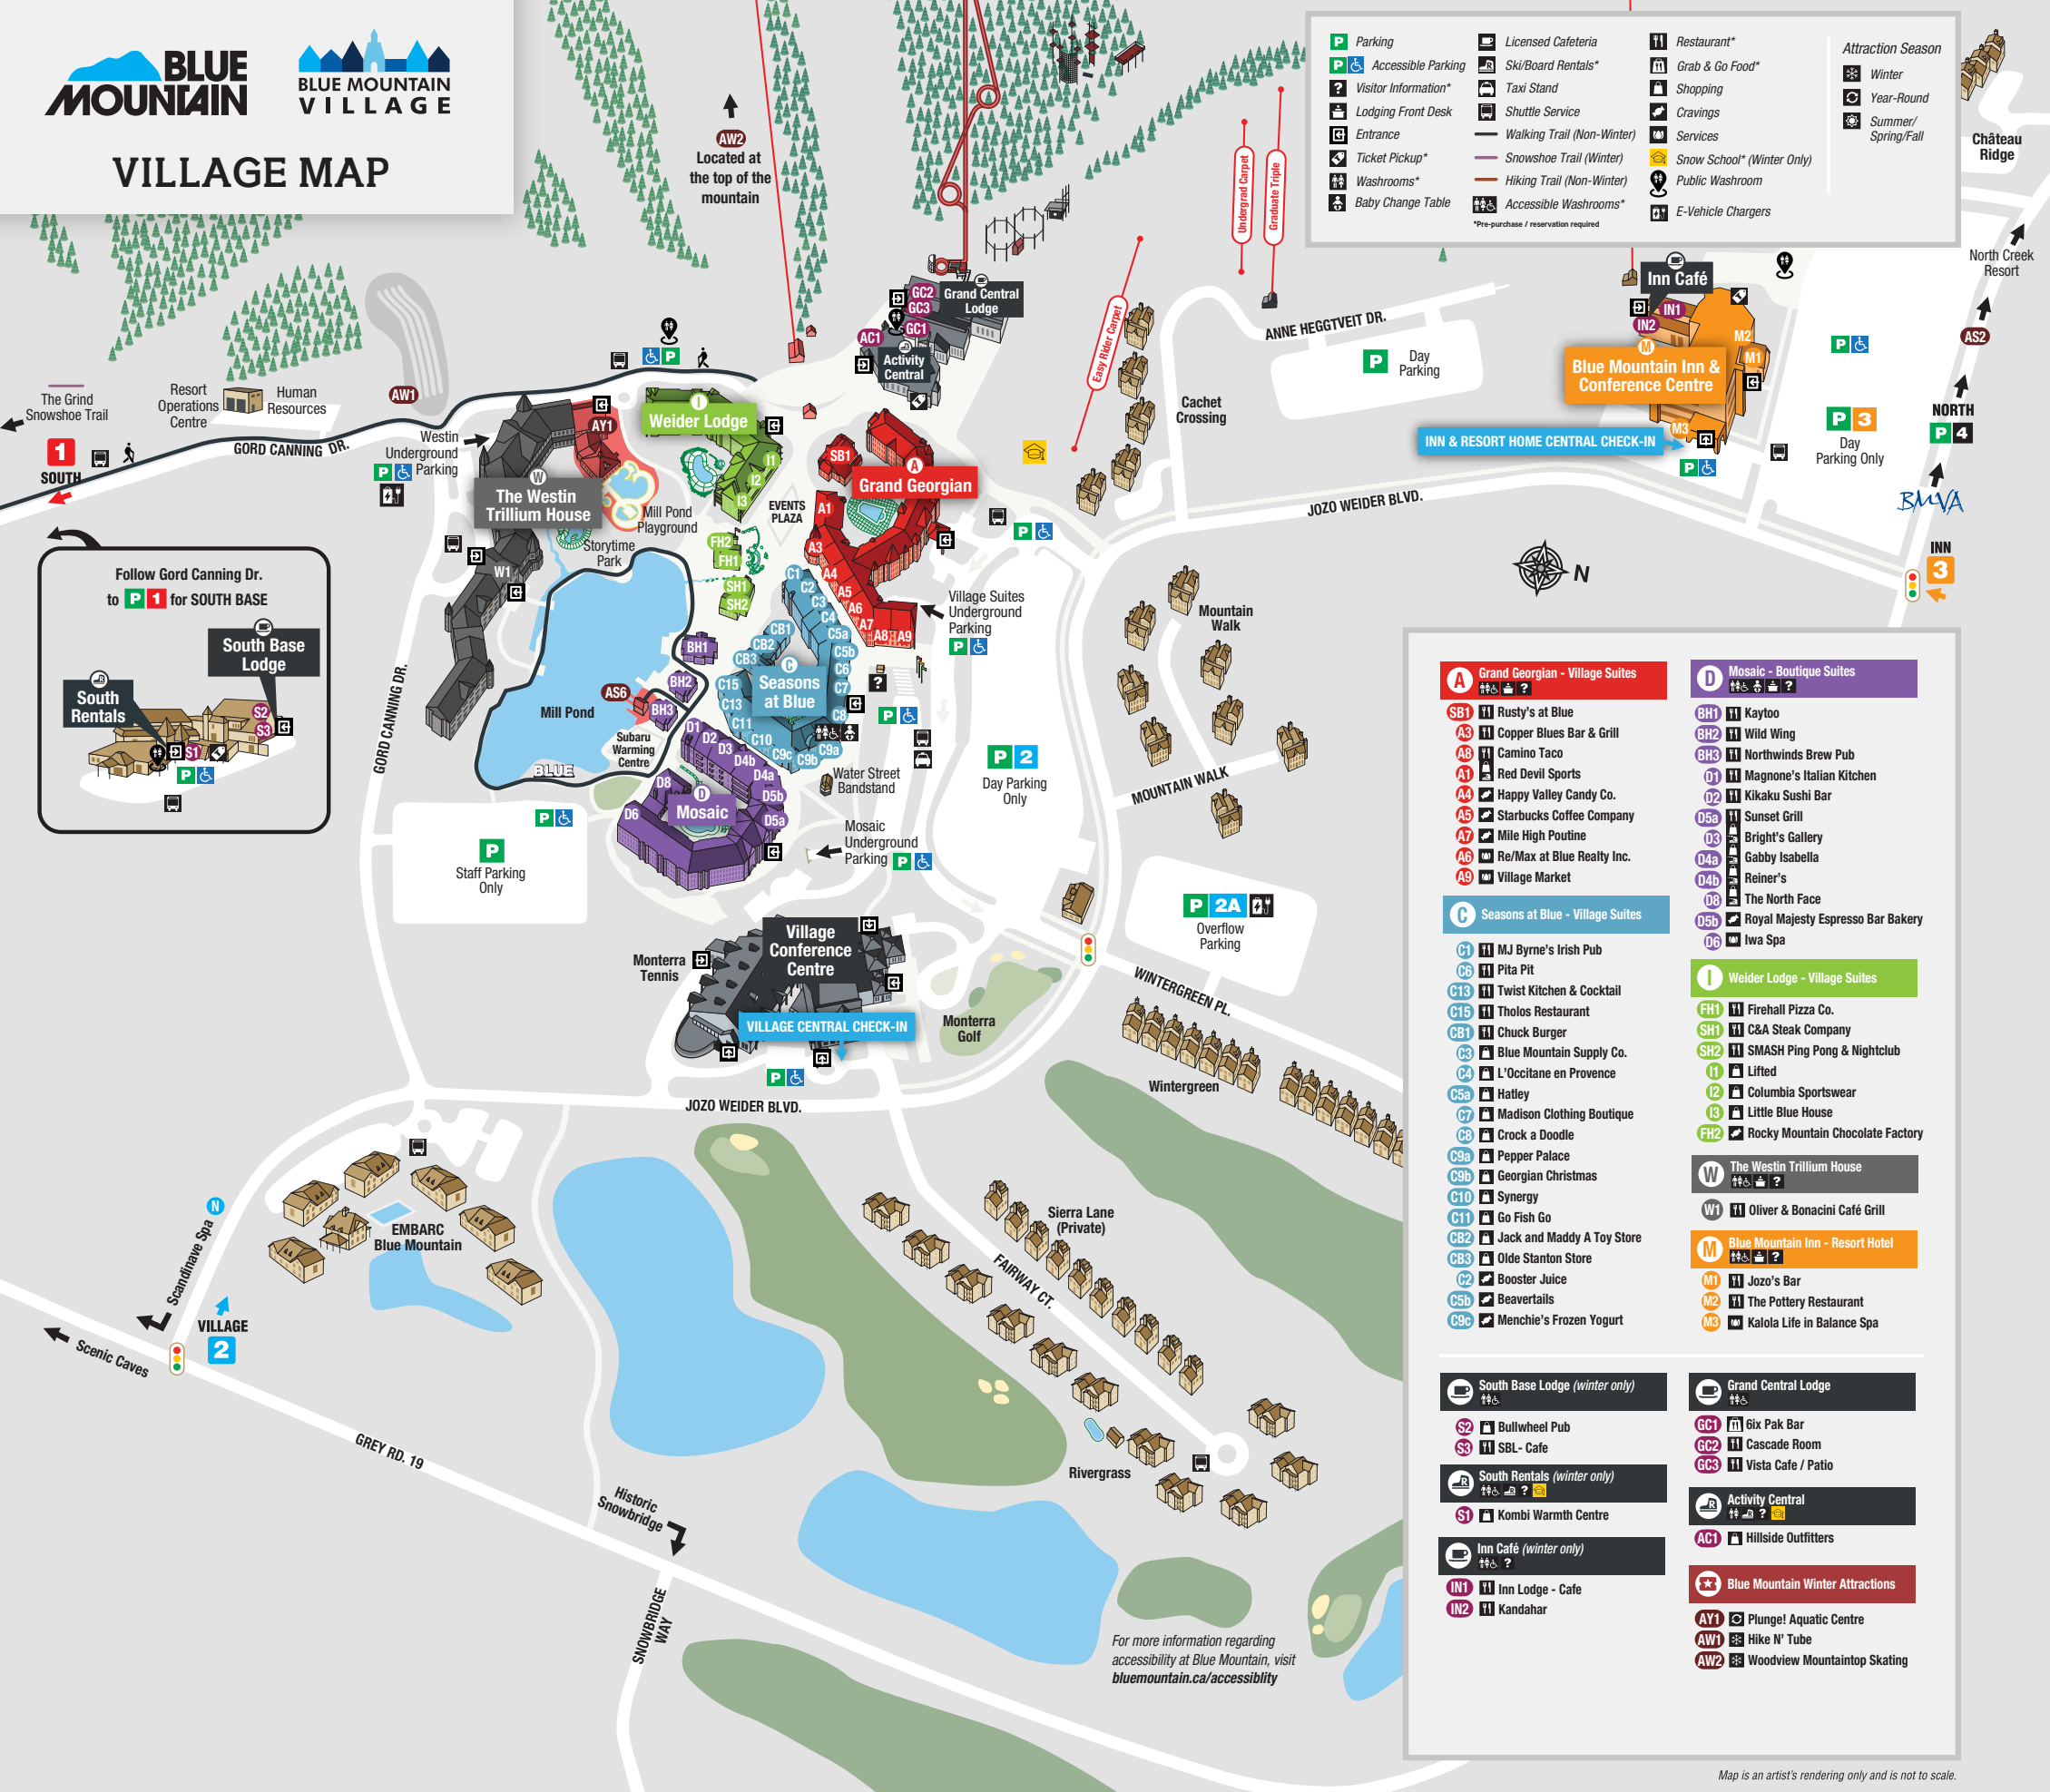

VILLAGE MAP

Parking	Licensed Cafeteria	Restaurant*	Attraction Season
Accessible Parking	Ski/Board Rentals*	Grab & Go Food*	Winter
Visitor Information*	Taxi Stand	Shopping	Year-Round
Lodging Front Desk	Shuttle Service	Cravings	Summer/Spring/Fall
Entrance	Walking Trail (Non-Winter)	Services	
Ticket Pickup*	Snowshoe Trail (Winter)	Snow School* (Winter Only)	
Washrooms*	Hiking Trail (Non-Winter)	Public Washroom	
Baby Change Table	Accessible Washrooms*	E-Vehicle Chargers	

*Pre-purchase / reservation required

Follow Gord Canning Dr. to **P 1** for SOUTH BASE

South Base Lodge

South Rentals

A Grand Georgian - Village Suites - SB1 Rusty's at Blue - A3 Copper Blues Bar & Grill - A8 Camino Taco - A1 Red Devil Sports - A4 Happy Valley Candy Co. - A5 Starbucks Coffee Company - A7 Mile High Poutine - A6 Re/Max at Blue Realty Inc. - A9 Village Market C Seasons at Blue - Village Suites - C1 MJ Byrne's Irish Pub - C6 Pita Pit - C13 Twist Kitchen & Cocktail - C15 Tholos Restaurant - CB1 Chuck Burger - C3 Blue Mountain Supply Co. - C4 L'Occitane en Provence - C5a Hatley - C7 Madison Clothing Boutique - C8 Crock a Doodle - C9a Pepper Palace - C9b Georgian Christmas - C10 Synergy - C11 Go Fish Go - CB2 Jack and Maddy A Toy Store - CB3 Olde Stanton Store - C2 Booster Juice - C5b Beavertails - C9c Menchie's Frozen Yogurt W The Westin Trillium House - W1 Oliver & Bonacini Café Grill M Blue Mountain Inn - Resort Hotel - M1 Jozo's Bar - M2 The Pottery Restaurant - M3 Kalola Life in Balance Spa South Base Lodge (winter only) - S2 Bullwheel Pub - S3 SBL - Cafe South Rentals (winter only) - S1 Kombi Warmth Centre Inn Café (winter only) - IN1 Inn Lodge - Cafe - IN2 Kandahar Grand Central Lodge - GC1 Six Pak Bar - GC2 Cascade Room - GC3 Vista Cafe / Patio Activity Central - AC1 Hillside Outfitters Blue Mountain Winter Attractions - AY1 Plunge! Aquatic Centre - AW1 Hike N' Tube - AW2 Woodview Mountaintop Skating	D Mosaic - Boutique Suites - BH1 Kayto - BH2 Wild Wing - BH3 Northwinds Brew Pub - D1 Magnone's Italian Kitchen - D2 Kikaku Sushi Bar - D5a Sunset Grill - D3 Bright's Gallery - D4a Gabby Isabella - D4b Reiner's - D8 The North Face - D5b Royal Majesty Espresso Bar Bakery - D6 Iwa Spa I Weider Lodge - Village Suites - FH1 Firehall Pizza Co. - SH1 C&A Steak Company - SH2 SMASH Ping Pong & Nightclub - I1 Lifted - I2 Columbia Sportswear - I3 Little Blue House - FH2 Rocky Mountain Chocolate Factory

For more information regarding accessibility at Blue Mountain, visit bluemountain.ca/accessibility