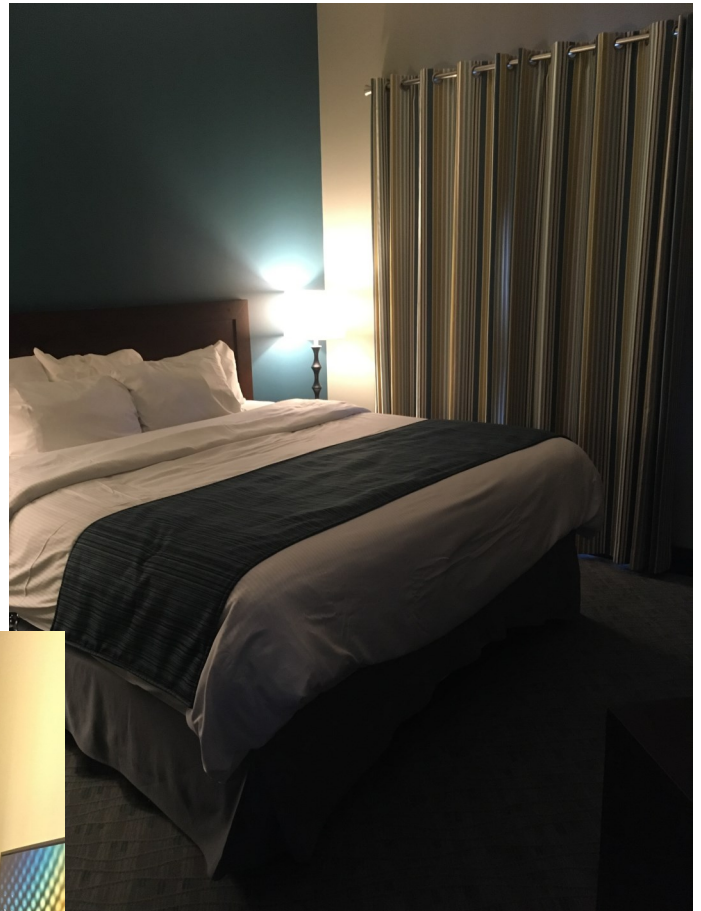

The units at the Inn do include a roll in shower with a built in seat.

AODA at Blue Mountain

20122

Mosaic Bachelor

- Open Concept room
- Queen bed with Kitchenette

AODA at Blue Mountain

20139

Mosaic 1 bedroom

- Larger hallway access
 - King bed
- Open concept living room area

AODA at Blue Mountain

20158

Mosaic Bachelor

- Open Concept room
- Queen bed with Kitchenette

AODA at Blue Mountain

Mosaic Bathrooms

- Roll-in Shower
- Wide door way access
- Lowered sink and support bars in shower and by toilet